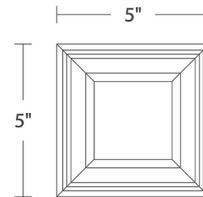

CLICK TO VIEW PRODUCT

Notes: