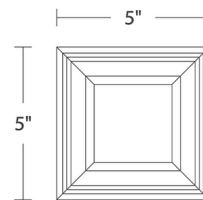

CLICK TO VIEW PRODUCT

Notes: