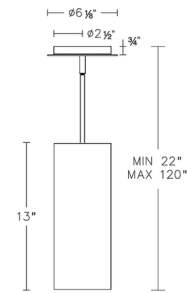

CLICK TO VIEW PRODUCT

Notes: