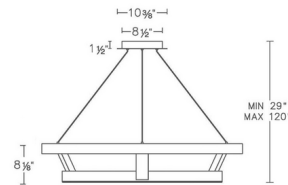

Shown in black / white