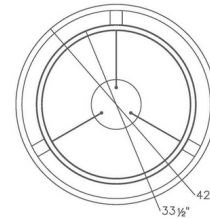

Lightology

lightology.com
866-954-4489
07-09-26

Project: _____
Company: _____
Location: _____ Fixture Type: _____
SPEC #: **MFR1128772**
Approved On: _____ Approved By: _____

Imperial Chandelier

By Modern Forms

Description

The Imperial Chandelier offers upward and downward illumination with a sleek silhouette suitable for upscale residential and commercial environments. Its clean two-tier frame is made of extruded aluminum rings with polycarbonate and silicone diffusers, and is suspended on unobtrusive electrified aircraft cables. The included universal driver is dimmable with a TRIAC, ELV, or 0-10V dimmer, sold separately.

Specifications

COLOR	White
BODY FINISH	Black
WATTAGE	82W
DIMMER	Low Voltage Electronic
DIMENSIONS	42"W x 8.125"H
INTEGRATED LED MODULE	1 x LED/82W/120-277V LED
COUNTRY OF ORIGIN	China

Technical Information

LAMP LIFE	54000 hours
COLOR RENDERING	90 CRI
LAMP COLOR	3000K
LUMENS/WATT	47.70
LUMINOUS FLUX	3911 lumens

Shown in black / white

CLICK TO VIEW PRODUCT

Notes: