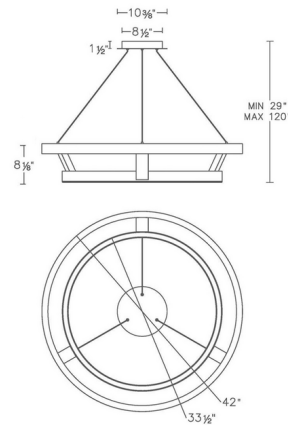

Shown in brushed nickel / white

CLICK TO VIEW PRODUCT

Notes: