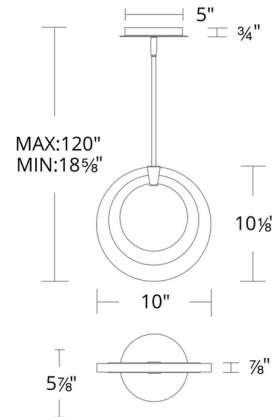

Lightology

lightology.com
866-954-4489
04-24-26

Project: _____

Company: _____

Location: _____ Fixture Type: _____

SPEC #: **MFR1128781**

Approved On: _____ Approved By: _____

Serenity Pendant By Modern Forms

Description

The Serenity Pendant hangs like an elegant piece of jewelry, featuring artisanal wispy pressed glass encircling an Aged Brass ring. This mini pendant can be hung individually or in clusters to add modern sophistication to bathrooms, bedrooms, or lounge areas. Dimmable with a TRIAC or ELV dimmer, sold separately.

Shown in aged brass / white

Specifications

COLOR	White
BODY FINISH	Aged Brass
WATTAGE	14.7W
DIMMER	Low Voltage Electronic
DIMENSIONS	10"W x 10.125"H
INTEGRATED LED MODULE	1 x LED/14.7W/120-277V LED
COUNTRY OF ORIGIN	China

Technical Information

LAMP LIFE	50000 hours
COLOR RENDERING	90 CRI
LAMP COLOR	3000K
LUMENS/WATT	30.48
LUMINOUS FLUX	448 lumens

CLICK TO VIEW PRODUCT

Notes: