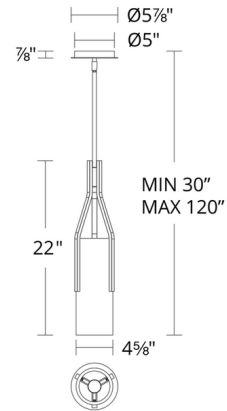

Shown in aged brass / alabaster

CLICK TO VIEW PRODUCT

Notes: