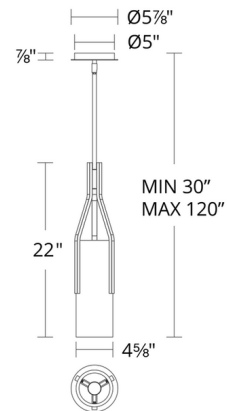

Shown in aged brass / alabaster

CLICK TO VIEW PRODUCT

Notes: