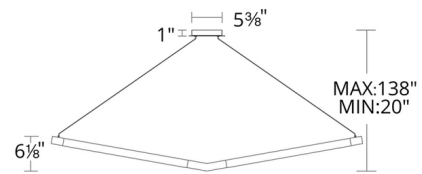

Lightology

lightology.com
866-954-4489
04-25-26

Project: _____

Company: _____

Location: _____ Fixture Type: _____

SPEC #: **MFRI128784**

Approved On: _____ Approved By: _____

Bough Pendant By Modern Forms

Description

The Bough Pendant combines rustic charm with clean contemporary lines for a striking look suitable for modern offices, dining areas, and other residential and commercial settings. Extruded aluminum and a natural wood grain form this modern rendition of a bent branch, and light shines out from underneath through polycarbonate diffusers. The fixture is supported by inconspicuous electrified cables to maintain the minimal aesthetic. Dimmable with a TRIAC, ELV, or 0-10V dimmer, sold separately.

Specifications

COLOR	N/A
BODY FINISH	Black / Dark Walnut
WATTAGE	41W
DIMMER	Low Voltage Electronic
DIMENSIONS	54.375"L x 1.25"W x 6.125"H
INTEGRATED LED MODULE	1 x LED/41W/120-277V LED
COUNTRY OF ORIGIN	China

Technical Information

LAMP LIFE	50000 hours
COLOR RENDERING	90 CRI
LAMP COLOR	3000K
LUMENS/WATT	21.15
LUMINOUS FLUX	867 lumens

Shown in black / dark walnut

CLICK TO VIEW PRODUCT

Notes: