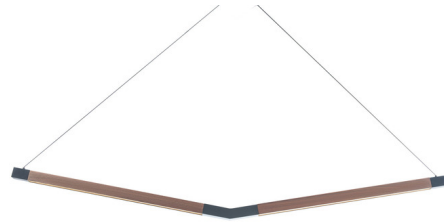

Description

The Bough Pendant combines rustic charm with clean contemporary lines for a striking look suitable for modern offices, dining areas, and other residential and commercial settings. Extruded aluminum and a natural wood grain form this modern rendition of a bent branch, and light shines out from underneath through polycarbonate diffusers. The fixture is supported by inconspicuous electrified cables to maintain the minimal aesthetic. Dimmable with a TRIAC, ELV, or 0-10V dimmer, sold separately.

Specifications

COLOR	N/A
BODY FINISH	Black / Dark Walnut
WATTAGE	41W
DIMMER	Low Voltage Electronic
DIMENSIONS	54.375"L x 1.25"W x 6.125"H
INTEGRATED LED MODULE	1 x LED/41W/120-277V LED
COUNTRY OF ORIGIN	China

Technical Information

LAMP LIFE	50000 hours
COLOR RENDERING	90 CRI
LAMP COLOR	3000K
LUMENS/WATT	21.15
LUMINOUS FLUX	867 lumens

Shown in black / dark walnut

CLICK TO VIEW PRODUCT

Notes: