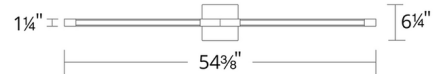

Specifications

COLOR	N/A
BODY FINISH	Black / Dark Walnut
WATTAGE	41W
DIMMER	Low Voltage Electronic
DIMENSIONS	54.375"L x 1.25"W x 6.125"H
INTEGRATED LED MODULE	1 x LED/41W/120-277V LED
COUNTRY OF ORIGIN	China

Technical Information

LAMP LIFE	50000 hours
COLOR RENDERING	90 CRI
LAMP COLOR	3000K
LUMENS/WATT	21.15
LUMINOUS FLUX	867 lumens

Shown in black / dark walnut

CLICK TO VIEW PRODUCT

Notes: