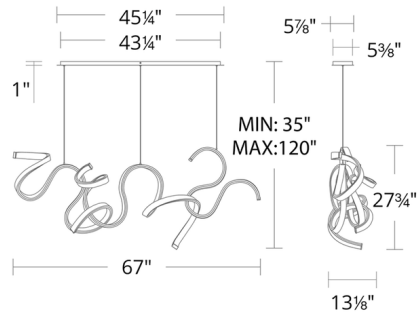

Description

The Tempest Pendant features distinctive freeform curves made of handcrafted bent aluminum. Emitting LED light through silica diffusers, the undulating elements provide generous ambient light, and they hang on unobtrusive electrified cables designed not to detract from the sculptural arrangement. The pendant may have variations in size and curvature due to its handcrafted nature. Dimmable with a TRIAC or ELV dimmer, sold separately.

Shown in black / white

Specifications

COLOR	White
BODY FINISH	Black
WATTAGE	68W
DIMMER	Low Voltage Electronic
DIMENSIONS	67"L x 13.125"W x 27.75"H
INTEGRATED LED MODULE	1 x LED/68W/120-277V LED
COUNTRY OF ORIGIN	China

Technical Information

LAMP LIFE	50000 hours
COLOR RENDERING	90 CRI
LAMP COLOR	3000K
LUMENS/WATT	49.09
LUMINOUS FLUX	3338 lumens

CLICK TO VIEW PRODUCT

Notes: