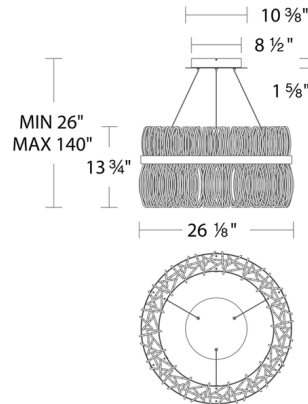

Shown in black / clear

Specifications

COLOR	Clear
BODY FINISH	Black
WATTAGE	112W
DIMMER	Low Voltage Electronic
DIMENSIONS	26.125"W x 13.75"H
INTEGRATED LED MODULE	.1 x LED/112W/120-277V LED
COUNTRY OF ORIGIN	China

Technical Information

LAMP LIFE	50000 hours
COLOR RENDERING	.90 CRI
LAMP COLOR	.3000K
LUMENS/WATT	21.48
LUMINOUS FLUX	2406 lumens

CLICK TO VIEW PRODUCT

Notes: