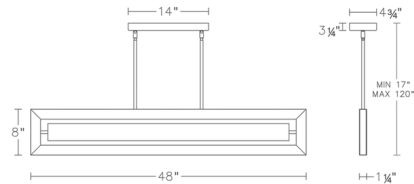

CLICK TO VIEW PRODUCT

Notes: