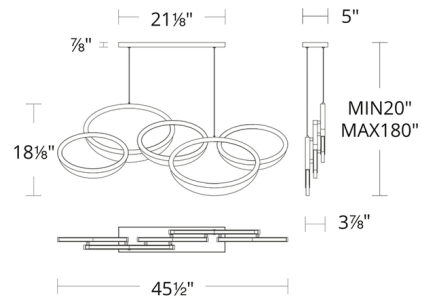

Shown in aged brass / alabaster

Specifications

COLOR	Alabaster
BODY FINISH	Aged Brass
WATTAGE	47W
DIMMER	Low Voltage Electronic
DIMENSIONS	45.5"L x 3.875"W x 18.125"H
INTEGRATED LED MODULE	1 x LED/47W/120-277V LED
COUNTRY OF ORIGIN	China

Technical Information

LAMP LIFE	50000 hours
COLOR RENDERING	90 CRI
LAMP COLOR	3000K
LUMENS/WATT	31.91
LUMINOUS FLUX	1500 lumens

CLICK TO VIEW PRODUCT

Notes: