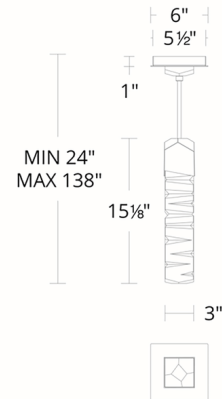

Description

The Juliet Pendant catches the eye with its dramatically carved, faceted column of solid K9 crystal as it casts a prismatic play of light and shadows. The column is topped with a die cast aluminum cap, chiseled asymmetrically to coordinate with the crystal. A crystal decoration embellishes the canopy above for added brilliance if desired. The pendant can be installed with or without this canopy crystal. Use this mini pendant alone or in multiples to add ambient illumination with artistic flair to your space. Dimmable with a TRIAC or ELV dimmer, sold separately.

Specifications

COLOR	Clear
BODY FINISH	Black
WATTAGE	8W
DIMMER	Low Voltage Electronic
DIMENSIONS	3"W x 15.125"H
INTEGRATED LED MODULE	1 x LED/8W/120-277V LED
COUNTRY OF ORIGIN	China

Technical Information

LAMP LIFE	50000 hours
COLOR RENDERING	90 CRI
LAMP COLOR	3500K
LUMENS/WATT	67.13
LUMINOUS FLUX	537 lumens

Shown in black / clear

CLICK TO VIEW PRODUCT

Notes: