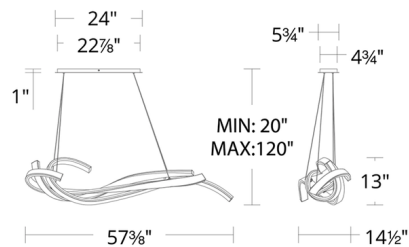

Description

The Tidal Pendant is a floating sculpture of generously proportioned wavy elements, overlapping elegantly to create an artistic flowing design. Each curve is free-formed by hand out of aluminum and fitted with LED lights and silica diffusers, emitting soft ambient light. The pendant is suspended on sleek electrified cables which eliminate the need for obtrusive power cables. Placed over a kitchen bar, contemporary dining space, or lounge area, the Tidal creates a chic modern environment. Variations in size and curvature may occur due to the handcrafted nature of the item. Dimmable with a TRIAC or ELV dimmer, sold separately.

Shown in black / white

Specifications

COLOR	White
BODY FINISH	Black
WATTAGE	82W
DIMMER	Low Voltage Electronic
DIMENSIONS	57.375"L x 14.5"W x 13"H
INTEGRATED LED MODULE	1 x LED/82W/120-277V LED
COUNTRY OF ORIGIN	China