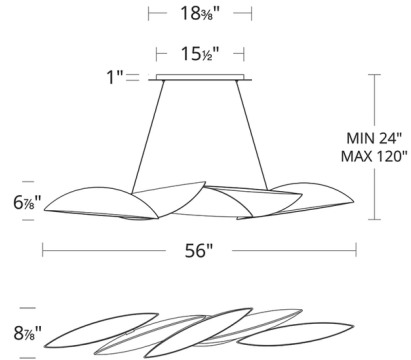

Description

Inspired by the world-famous opera house, the Sydney Pendant displays modern expressionist style through its unique structure. Its curved elements are made of die cast aluminum and polycarbonate diffusers, and their design is carried up to the almond-shaped canopy. This high performer provides uplighting and downlighting and hangs from sleek powered aircraft cables for a clean look, perfect for adding a chic, artistic touch to a dining area or kitchen. Dimmable with a TRIAC, ELV, or 0-10V dimmer, sold separately.

Shown in aged brass / frosted

Specifications

COLOR Frosted
BODY FINISH Aged Brass
WATTAGE 41.4W
DIMMER Low Voltage Electronic
DIMENSIONS 56"L x 8.875"W x 6.875"H
INTEGRATED LED MODULE 5 x LED/8.28W/120-277V LED
COUNTRY OF ORIGIN China