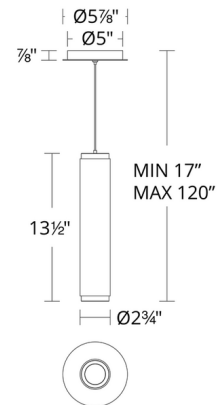

### Description

The Burning Man Pendant exudes a modern industrial feel, featuring a knurled aluminum body with simple tube profile. A slim electrified cable eliminates the need for a conspicuous cord. The downlight is emitted from a glass diffuser and its beam angle can be adjusted between 15-45 degrees by rotating the collar. Dimmable with a TRIAC or ELV dimmer, sold separately.

### Specifications

COLOR	N/A
BODY FINISH	Aged Brass
WATTAGE	15W
DIMMER	Low Voltage Electronic
DIMENSIONS	2.75"W x 13.5"H
INTEGRATED LED MODULE	1 x LED/15W/120-277V LED
COUNTRY OF ORIGIN	China

### Technical Information

LAMP LIFE	60000 hours
BEAM SPREAD	Adjustable
COLOR RENDERING	90 CRI
LAMP COLOR	3000K
LUMENS/WATT	51.20
LUMINOUS FLUX	768 lumens

Shown in aged brass

CLICK TO VIEW PRODUCT

Notes: