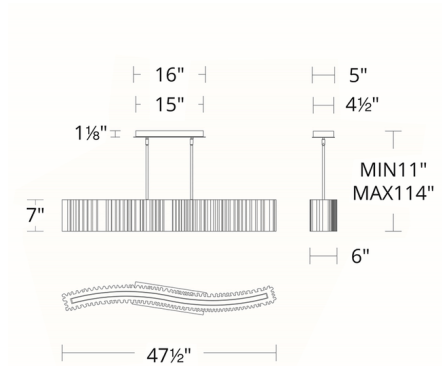

Description

The luxurious Rhiannon Linear Chandelier is made of thick artisan-crafted reclaimed crystal with bold ridges that create dimension, while the subtle wave in its form adds grace. Integrated LEDs shine through an acrylic diffuser, illuminating the gleaming crystal and providing even ambient lighting for elegant dining rooms and living rooms. Dimmable with a TRIAC or ELV dimmer, sold separately. Note: Requires a junction box rated for fixtures weighing over 50 pounds.

Specifications

COLOR	Clear
BODY FINISH	Aged Brass
WATTAGE	81W
DIMMER	Low Voltage Electronic
DIMENSIONS	47.5"L x 6"W x 7"H
INTEGRATED LED MODULE	1 x LED/81W/120-277V LED
COUNTRY OF ORIGIN	China

Technical Information

LAMP LIFE	50000 hours
COLOR RENDERING	90 CRI
LAMP COLOR	3000K
LUMENS/WATT	70.72
LUMINOUS FLUX	5728 lumens

Shown in aged brass / clear

CLICK TO VIEW PRODUCT

Notes: