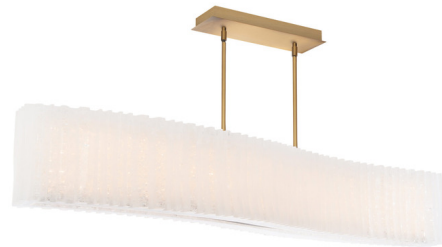

Lightology

lightology.com
866-954-4489
04-24-26

Project: _____
 Company: _____
 Location: _____ Fixture Type: _____
 SPEC #: **MFR1128797**
 Approved On: _____ Approved By: _____

Rhiannon Linear Chandelier By Modern Forms

Description

The luxurious Rhiannon Linear Chandelier is made of thick artisan-crafted reclaimed crystal with bold ridges that create dimension, while the subtle wave in its form adds grace. Integrated LEDs shine through an acrylic diffuser, illuminating the gleaming crystal and providing even ambient lighting for elegant dining rooms and living rooms. Dimmable with a TRIAC or ELV dimmer, sold separately. Note: Requires a junction box rated for fixtures weighing over 50 pounds.

Specifications

COLOR	Clear
BODY FINISH	Aged Brass
WATTAGE	81W
DIMMER	Low Voltage Electronic
DIMENSIONS	47.5"L x 6"W x 7"H
INTEGRATED LED MODULE	1 x LED/81W/120-277V LED
COUNTRY OF ORIGIN	China

Technical Information

LAMP LIFE	50000 hours
COLOR RENDERING	90 CRI
LAMP COLOR	3000K
LUMENS/WATT	70.72
LUMINOUS FLUX	5728 lumens

Shown in aged brass / clear

CLICK TO VIEW PRODUCT

Notes: