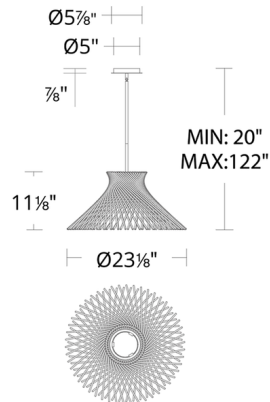

Description

Elegant in its simple design, the Zenya Pendant embodies Japandi minimalist style with its flared lattice shade made of thin metal spokes. Light shines from within through an etched acrylic diffuser, enhancing your space with ambient illumination. Dimmable with a TRIAC or ELV dimmer, sold separately.

Shown in black / gold

Specifications

COLOR	Gold
BODY FINISH	Black
WATTAGE	20W
DIMMER	Low Voltage Electronic
DIMENSIONS	23.125"W x 11.125"H
INTEGRATED LED MODULE	1 x LED/20W/120-277V LED
COUNTRY OF ORIGIN	China

Technical Information

LAMP LIFE	50000 hours
COLOR RENDERING	90 CRI
LAMP COLOR	3000K
LUMENS/WATT	30.00
LUMINOUS FLUX	600 lumens

CLICK TO VIEW PRODUCT

Notes: