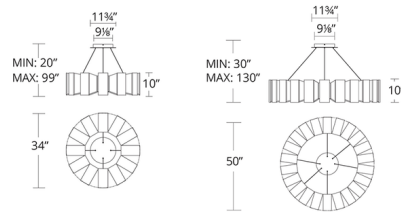

Specifications

COLOR	White
BODY FINISH	Black
WATTAGE	46.8W
DIMMER	Low Voltage Electronic
DIMENSIONS	34"W x 10"H
INTEGRATED LED MODULE	12 x LED/3.9W/120-277V LED
COUNTRY OF ORIGIN	China

Technical Information

LAMP LIFE	50000 hours
COLOR RENDERING	90 CRI
LAMP COLOR	3000K
LUMENS/WATT	585.13
LUMINOUS FLUX	2282 lumens

Shown in black / white

CLICK TO VIEW PRODUCT

Notes: