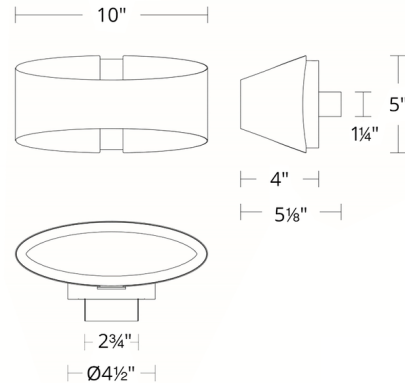

Shown in brushed nickel