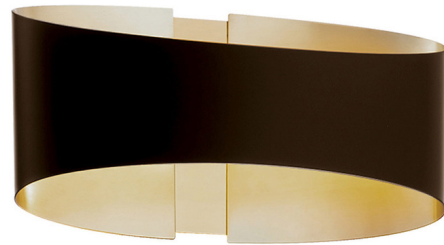

Lightology

lightology.com
866-954-4489
04-25-26

Project: _____
 Company: _____
 Location: _____ Fixture Type: _____
 SPEC #: **MFR1128821**
 Approved On: _____ Approved By: _____

Swerve Wall Sconce

By Modern Forms

Description

The Swerve Wall Sconce features an aluminum band wrapped around into a sleek ring profile. Finished in dark Bronze with a contrasting painted Brushed Brass interior or Brushed Nickel, the Swerve is a dash of modern style for your space, whether illuminating an entryway or installed as a pair to brighten a living room. Light radiates through a silicone diffuser, highlighting the ring interior and providing ambient illumination. It can be mounted horizontally, vertically, or in any other orientation. Dimmable with a TRIAC, ELV, or 0-10V dimmer, sold separately.

Specifications

COLOR	N/A
BODY FINISH	Bronze / Brushed Brass
WATTAGE	15W
DIMMER	Low Voltage Electronic
DIMENSIONS	10"W x 5"H x 4"D
INTEGRATED LED MODULE	1 x LED/15W/120-277V LED
COUNTRY OF ORIGIN	China

Technical Information

LAMP LIFE	50000 hours
COLOR RENDERING	90 CRI
LAMP COLOR	3000K
LUMENS/WATT	39.53
LUMINOUS FLUX	593 lumens

Shown in bronze / brushed brass

CLICK TO VIEW PRODUCT

Notes: