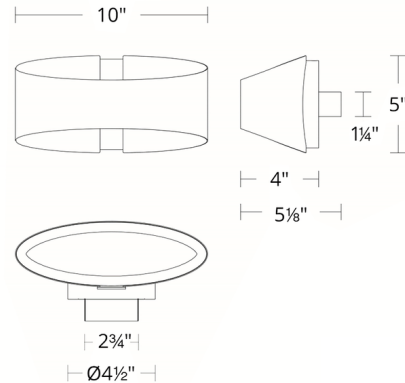

Shown in bronze / brushed brass