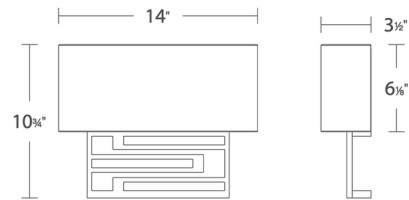

### Specifications

COLOR . . . . . Ivory  
BODY FINISH . . . . . Black  
WATTAGE . . . . . 13W  
DIMMER . . . . . Low Voltage Electronic  
DIMENSIONS . . . . . 14"W x 10.75"H x 3.5"D  
INTEGRATED LED MODULE . . . . . 1 x LED/13W/120V LED