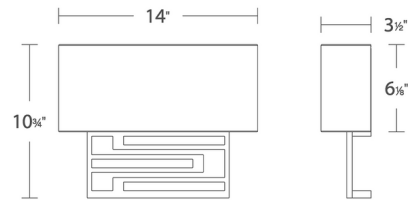

Description

The Vander Horizontal Wall Sconce features a bold geometric design composed of die cast aluminum metalwork topped with a woven fabric shade. With the shade and polycarbonate diffusers softening the light, this sconce brings comfortable ambient illumination along with modern elegant style to your bedroom or living room. The fixture comes pre-set to the color temperature ordered and can be adjusted to 2700K, 3000K, or 3500K using a switch inside the fixture to create the right mood for your setting. It uses a driverless AC LED system and is dimmable with a TRIAC or ELV dimmer, sold separately.

Shown in black / ivory

Specifications

COLOR Ivory
BODY FINISH Black
WATTAGE 13W
DIMMER Low Voltage Electronic
DIMENSIONS 14"W x 10.75"H x 3.5"D
INTEGRATED LED MODULE 1 x LED/13W/120V LED

Technical Information

LAMP LIFE 54000 hours
COLOR RENDERING 90 CRI
LAMP COLOR 2700K
LUMENS/WATT 48.77
LUMINOUS FLUX 634 lumens

CLICK TO VIEW PRODUCT

Notes: