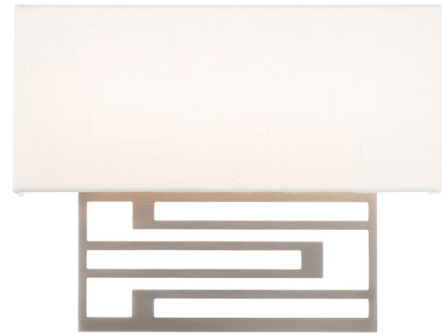

Lightology

lightology.com
866-954-4489
05-24-26

Project: _____

Company: _____

Location: _____ Fixture Type: _____

SPEC #: **MFR1128827**

Approved On: _____ Approved By: _____

Vander Color Select Horizontal Wall Sconce By Modern Forms

Description

The Vander Horizontal Wall Sconce features a bold geometric design composed of die cast aluminum metalwork topped with a woven fabric shade. With the shade and polycarbonate diffusers softening the light, this sconce brings comfortable ambient illumination along with modern elegant style to your bedroom or living room. The fixture comes pre-set to the color temperature ordered and can be adjusted to 2700K, 3000K, or 3500K using a switch inside the fixture to create the right mood for your setting. It uses a driverless AC LED system and is dimmable with a TRIAC or ELV dimmer, sold separately.

Shown in brushed nickel / ivory

Specifications

COLOR	Ivory
BODY FINISH	Brushed Nickel
WATTAGE	13W
DIMMER	Low Voltage Electronic
DIMENSIONS	14"W x 10.75"H x 3.5"D
INTEGRATED LED MODULE	1 x LED/13W/120V LED