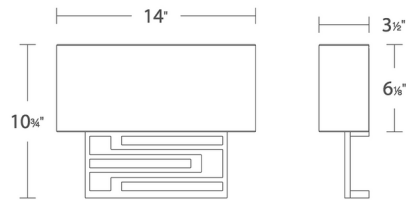

Description

The Vander Horizontal Wall Sconce features a bold geometric design composed of die cast aluminum metalwork topped with a woven fabric shade. With the shade and polycarbonate diffusers softening the light, this sconce brings comfortable ambient illumination along with modern elegant style to your bedroom or living room. The fixture comes pre-set to the color temperature ordered and can be adjusted to 2700K, 3000K, or 3500K using a switch inside the fixture to create the right mood for your setting. It uses a driverless AC LED system and is dimmable with a TRIAC or ELV dimmer, sold separately.

Shown in brushed nickel / ivory

Specifications

COLOR	Ivory
BODY FINISH	Brushed Nickel
WATTAGE	13W
DIMMER	Low Voltage Electronic
DIMENSIONS	14"W x 10.75"H x 3.5"D
INTEGRATED LED MODULE	1 x LED/13W/120V LED

Technical Information

LAMP LIFE	54000 hours
COLOR RENDERING	90 CRI
LAMP COLOR	3500K
LUMENS/WATT	48.77
LUMINOUS FLUX	634 lumens

CLICK TO VIEW PRODUCT

Notes: