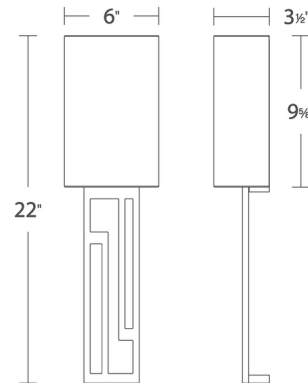

Shown in black / ivory

CLICK TO VIEW PRODUCT

Notes: