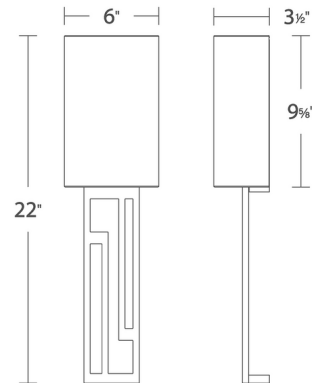

### Specifications

COLOR	Ivory
BODY FINISH	Black
WATTAGE	11W
DIMMER	Low Voltage Electronic
DIMENSIONS	6"W x 22"H x 3.5"D
INTEGRATED LED MODULE	1 x LED/11W/120V LED
COUNTRY OF ORIGIN	China

### Technical Information

LAMP LIFE	54000 hours
COLOR RENDERING	90 CRI
LAMP COLOR	3000K
LUMENS/WATT	67.55
LUMINOUS FLUX	743 lumens

Shown in black / ivory

CLICK TO VIEW PRODUCT

Notes: