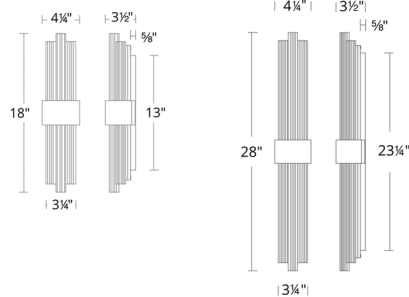

By Modern Forms

Description

Featuring an elegant bundle of slim fluted glass cylinders, the vintage-inspired Luzerne Wall Sconce boasts a unique, highly textured design. Light shines out of a frosted acrylic diffuser behind the glass, highlighting the ridged design and spreading ambient illumination. The Luzerne elevates any space with its chic aesthetic, whether placed in a master bathroom or contemporary living room. This sconce can be installed vertically, horizontally, or in any other orientation. It uses a driverless AC LED system and is dimmable with a TRIAC or ELV dimmer, sold separately. Note: A conversion plate is included to accommodate a 4 inch junction box.

Specifications

COLOR Clear
 BODY FINISH Brushed Nickel
 WATTAGE 16.2W
 DIMMER Low Voltage Electronic
 DIMENSIONS 4.25"W x 18"H x 3.5"D
 INTEGRATED LED MODULE 2 x LED/8.1W/120V LED
 COUNTRY OF ORIGIN China

Technical Information

LAMP LIFE 54000 hours
 COLOR RENDERING 90 CRI
 LAMP COLOR 3000K
 LUMENS/WATT 108.15
 LUMINOUS FLUX 876 lumens

Shown in brushed nickel / clear

CLICK TO VIEW PRODUCT

Notes: