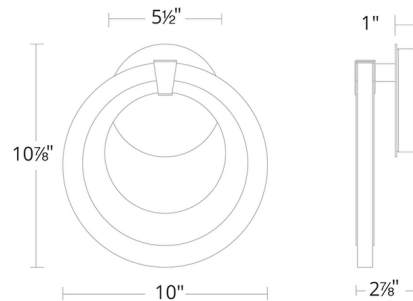

CLICK TO VIEW PRODUCT

Notes: