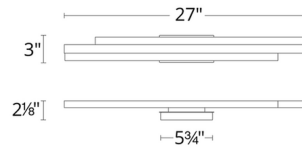

Lightology

lightology.com
866-954-4489
04-23-26

Project: _____

Company: _____

Location: _____ Fixture Type: _____

SPEC #: **MFR1128838**

Approved On: _____ Approved By: _____

Tandem Bathroom Vanity Light

By Modern Forms

Description

Composed of two offset clear acrylic bars and a contrasting dark metal frame, the sleek Tandem Bathroom Vanity Light works well in contemporary bathrooms and powder rooms. Streams of milky white running through the artisan-crafted acrylic lend a unique decorative touch. Polycarbonate diffusers soften the light, providing clean ambient light. The fixture can be mounted horizontally, vertically, or in any other orientation. Dimmable with a TRIAC or ELV dimmer, sold separately. Note: A conversion plate is included to accommodate a 4 inch junction box.

Specifications

COLOR . . . . . Cloudy
BODY FINISH . . . . . Black
WATTAGE 28W
DIMMER . . . . . Low Voltage Electronic
DIMENSIONS . . . . . 27"W x 3"H x 2.125"D
INTEGRATED LED MODULE . . . . . 2 x LED/14W/120-277V LED
COUNTRY OF ORIGIN . . . . . China

Technical Information

LAMP LIFE . . . . . 50000 hours
COLOR RENDERING . . . . . 90 CRI
LAMP COLOR 3000K
LUMENS/WATT 136.43
LUMINOUS FLUX . . . . . 1910 lumens

Shown in black / cloudy

CLICK TO VIEW PRODUCT

Notes: