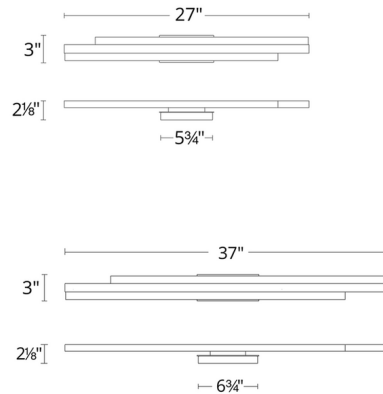

By Modern Forms

Description

Composed of two offset clear acrylic bars and a contrasting dark metal frame, the sleek Tandem Bathroom Vanity Light works well in contemporary bathrooms and powder rooms. Streams of milky white running through the artisan-crafted acrylic lend a unique decorative touch. Polycarbonate diffusers soften the light, providing clean ambient light. The fixture can be mounted horizontally, vertically, or in any other orientation. Dimmable with a TRIAC or ELV dimmer, sold separately. Note: A conversion plate is included to accommodate a 4 inch junction box.

Specifications

COLOR	Cloudy
BODY FINISH	Black
WATTAGE	28W
DIMMER	Low Voltage Electronic
DIMENSIONS	27"W x 3"H x 2.125"D
INTEGRATED LED MODULE	2 x LED/14W/120-277V LED
COUNTRY OF ORIGIN	China

Technical Information

LAMP LIFE	50000 hours
COLOR RENDERING	90 CRI
LAMP COLOR	3000K
LUMENS/WATT	136.43
LUMINOUS FLUX	1910 lumens

Shown in black / cloudy

CLICK TO VIEW PRODUCT

Notes: