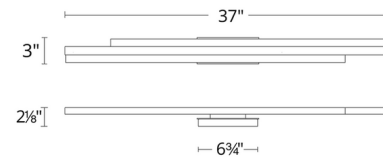

Lightology

lightology.com
866-954-4489
04-23-26

Project: _____

Company: _____

Location: _____ Fixture Type: _____

SPEC #: **MFR1128838**

Approved On: _____ Approved By: _____

Tandem Bathroom Vanity Light

By Modern Forms

Description

Composed of two offset clear acrylic bars and a contrasting dark metal frame, the sleek Tandem Bathroom Vanity Light works well in contemporary bathrooms and powder rooms. Streams of milky white running through the artisan-crafted acrylic lend a unique decorative touch. Polycarbonate diffusers soften the light, providing clean ambient light. The fixture can be mounted horizontally, vertically, or in any other orientation. Dimmable with a TRIAC or ELV dimmer, sold separately. Note: A conversion plate is included to accommodate a 4 inch junction box.

Specifications

COLOR . . . . . Cloudy
BODY FINISH . . . . . Black
WATTAGE 28W
DIMMER . . . . . Low Voltage Electronic
DIMENSIONS . . . . . 27"W x 3"H x 2.125"D
INTEGRATED LED MODULE . . . . . 2 x LED/14W/120-277V LED
COUNTRY OF ORIGIN . . . . . China

Technical Information

LAMP LIFE . . . . . 50000 hours
COLOR RENDERING . . . . . 90 CRI
LAMP COLOR 3000K
LUMENS/WATT 136.43
LUMINOUS FLUX . . . . . 1910 lumens

Shown in black / cloudy

CLICK TO VIEW PRODUCT

Notes: