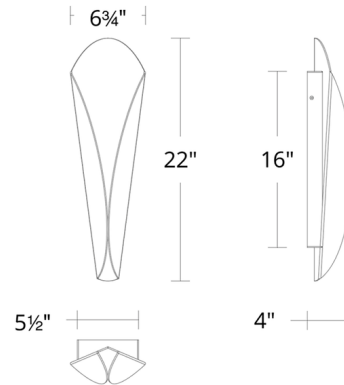

CLICK TO VIEW PRODUCT

Notes: