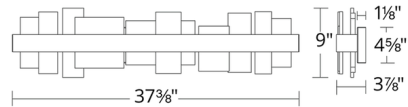

### Specifications

COLOR	Alabaster
BODY FINISH	Brushed Nickel
WATTAGE	38W
DIMMER	Low Voltage Electronic
DIMENSIONS	27.375"W x 8.75"H x 3.875"D
INTEGRATED LED MODULE	1 x LED/38W/120V LED
COUNTRY OF ORIGIN	China