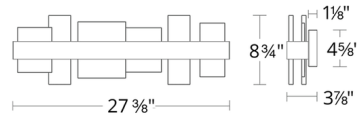

### Specifications

COLOR	Alabaster
BODY FINISH	Brushed Nickel
WATTAGE	38W
DIMMER	Low Voltage Electronic
DIMENSIONS	27.375"W x 8.75"H x 3.875"D
INTEGRATED LED MODULE	1 x LED/38W/120V LED
COUNTRY OF ORIGIN	China