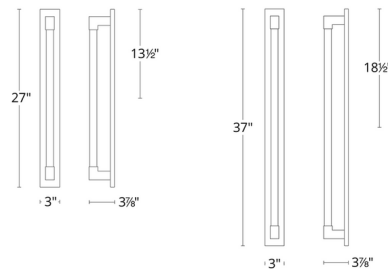

Description

The Barre Color Select Bathroom Vanity Light is minimal in style yet delivers ample flattering illumination above or alongside a vanity in residential, commercial, and hospitality environments. The sleek frame is made of aluminum and fitted with an etched polycarbonate diffuser. The Barre can be installed vertically, horizontally, or in any other orientation. The light is pre-set to the color temperature ordered and can be adjusted to 2700K, 3000K, or 3500K using a switch inside the fixture. Equipped with a driverless AC LED light system, the fixture is dimmable with a TRIAC or ELV dimmer, sold separately. Note: A conversion plate is included to accommodate a 4 inch junction box.

Specifications

COLOR	N/A
BODY FINISH	Brushed Nickel
WATTAGE	17W
DIMMER	Low Voltage Electronic
DIMENSIONS	27"W x 3"H x 3.875"D
INTEGRATED LED MODULE	1 x LED/17W/120V LED
COUNTRY OF ORIGIN	China

Technical Information

LAMP LIFE	54000 hours
COLOR RENDERING	90 CRI
LAMP COLOR	3000K
LUMENS/WATT	83.35
LUMINOUS FLUX	1417 lumens

Shown in brushed nickel

CLICK TO VIEW PRODUCT

Notes: