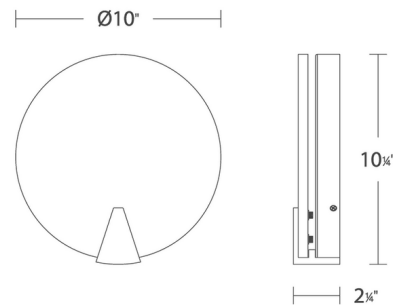

Shown in aged brass / alabaster

Specifications

COLOR	Alabaster
BODY FINISH	Aged Brass
WATTAGE	27W
DIMMER	Low Voltage Electronic
DIMENSIONS	10"W x 10.25"H x 2.25"D
INTEGRATED LED MODULE	1 x LED/27W/120V LED
COUNTRY OF ORIGIN	China