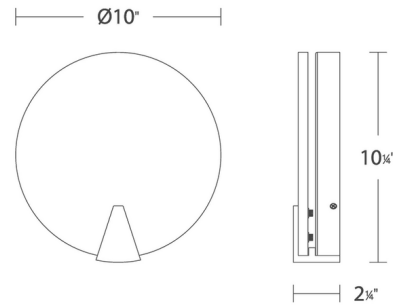

Shown in aged brass / alabaster

Specifications

COLOR	Alabaster
BODY FINISH	Aged Brass
WATTAGE	27W
DIMMER	Low Voltage Electronic
DIMENSIONS	10"W x 10.25"H x 2.25"D
INTEGRATED LED MODULE	1 x LED/27W/120V LED
COUNTRY OF ORIGIN	China