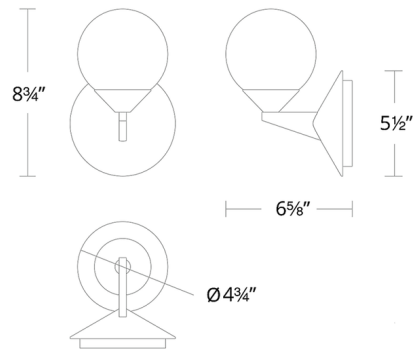

CLICK TO VIEW PRODUCT

Notes: