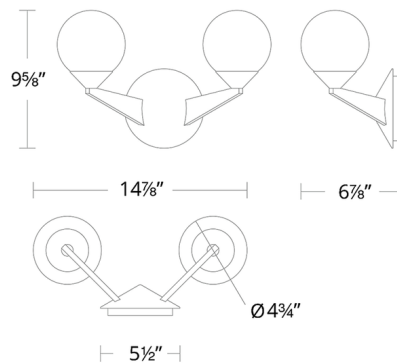

CLICK TO VIEW PRODUCT

Notes: