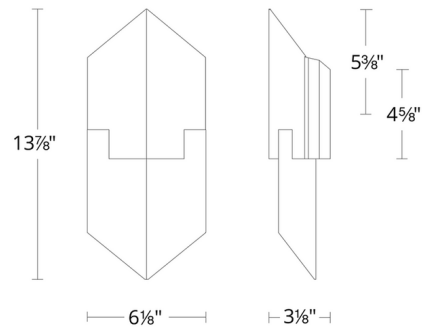

CLICK TO VIEW PRODUCT

Notes: