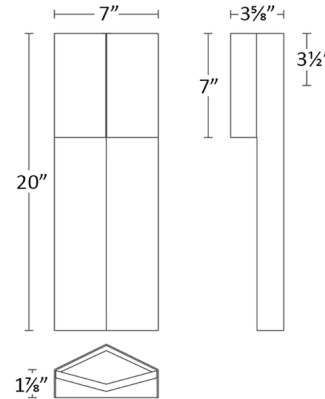

CLICK TO VIEW PRODUCT

Notes: