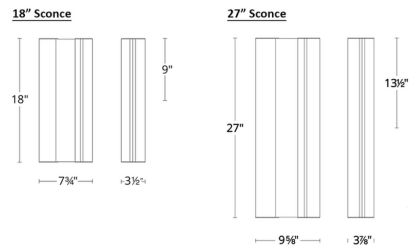

By Modern Forms

Description

The Enigma Outdoor Wall Sconce features a clean, tailored design that scales well for large upscale residential, hospitality and commercial applications. Delivering ambient illumination and edge highlights through an etched acrylic shade and silk-screened glass diffusers, the Enigma offers sophisticated lighting for indoor or outdoor settings. It can be mounted in either vertical orientation. Dimmable with a TRIAC or ELV dimmer, sold separately.

Shown in black / white

Specifications

COLOR	White
BODY FINISH	Black
WATTAGE	17W
DIMMER	Low Voltage Electronic
DIMENSIONS	7.75"W x 18"H x 3.5"D
INTEGRATED LED MODULE	1 x LED/17W/120-277V LED
COUNTRY OF ORIGIN	China

Technical Information

LAMP LIFE	54000 hours
COLOR RENDERING	90 CRI
LAMP COLOR	3000K
LUMENS/WATT	33.29
LUMINOUS FLUX	566 lumens

CLICK TO VIEW PRODUCT

Notes: