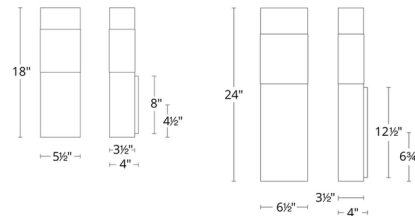

Shown in black / clear

Specifications

COLOR	Clear
BODY FINISH	Black
WATTAGE	22W
DIMMER	Low Voltage Electronic
DIMENSIONS	5.5"W x 18"H x 4"D
INTEGRATED LED MODULE	1 x LED/22W/120V LED
COUNTRY OF ORIGIN	China