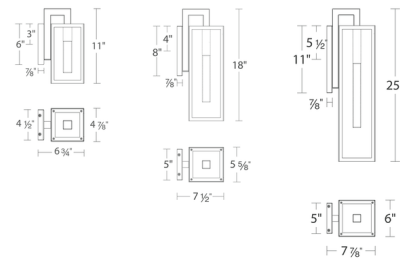

CLICK TO VIEW PRODUCT

Notes: