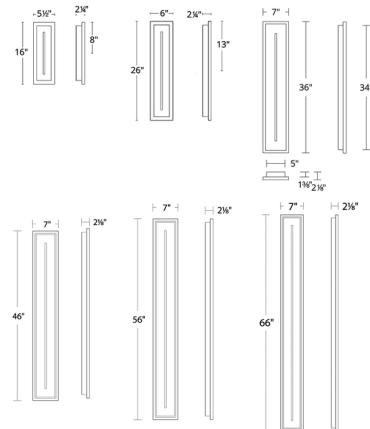

Shown in black / white