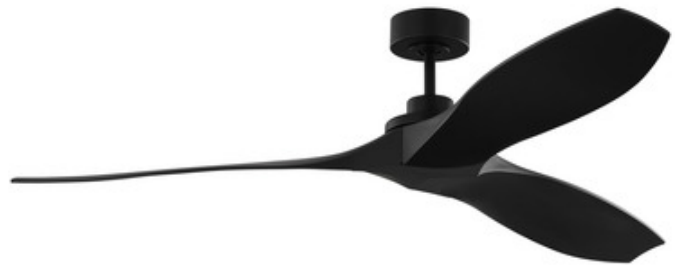

DESIGNER

Sean Lavin

BRAND

Visual Comfort Fan

### DESCRIPTION

The sleek Collins Coastal Smart Outdoor Ceiling Fan features marine-grade steel housing and ABS blades for withstanding the elements outdoors. Its versatile design can be appreciated day or night, rain or shine, in exterior as well as interior settings. Equipped with a quiet DC motor, this fan is an energy-efficient choice for your home. This smart fan can be controlled through a smart home system or phone using the Bond Home app which offers fan speed adjustment, breeze mode, scheduling, fan grouping and other convenient functions. It can integrate with smart home tech including Alexa/Echo, Google Home, SmartThings, Control4, ELAN and Hubitat. A hand-held remote control is included and enables motor on/off, 6 speeds and reverse. Optional accessories are sold separately.

*Shown in: Midnight Black / Midnight Black*

SHADE COLOR	Midnight Black
BODY FINISH	Midnight Black
WATTAGE	N/A
DIMMER	N/A
DIMENSIONS	60"W x 11.8"H
LAMP	N/A

SPEC # MTC1128881

COMPANY

PROJECT

FIXTURE TYPE

APPROVED BY