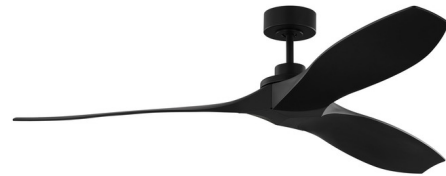

Lightology

lightology.com
866-954-4489
06-01-26

Project: _____

Company: _____

Location: _____ Fixture Type: _____

SPEC #: **MTC1128881**

Approved On: _____ Approved By: _____

Collins Coastal Smart Outdoor Ceiling Fan By Visual Comfort Fan

Description

The sleek Collins Coastal Smart Outdoor Ceiling Fan features marine-grade steel housing and ABS blades for withstanding the elements outdoors. Its versatile design can be appreciated day or night, rain or shine, in exterior as well as interior settings. Equipped with a quiet DC motor, this fan is an energy-efficient choice for your home. This smart fan can be controlled through a smart home system or phone using the Bond Home app which offers fan speed adjustment, breeze mode, scheduling, fan grouping and other convenient functions. It can integrate with smart home tech including Alexa/Echo, Google Home, SmartThings, Control4, ELAN and Hubitat. A hand-held remote control is included and enables motor on/off, 6 speeds and reverse. Optional accessories are sold separately.

Shown in midnight black / midnight black

Specifications

BLADE COLOR	Midnight Black
BODY FINISH	Midnight Black
WATTAGE	N/A
DIMMER	N/A
DIMENSIONS	60"W x 11.8"H
BULB	N/A
COUNTRY OF ORIGIN	China

CLICK TO VIEW PRODUCT