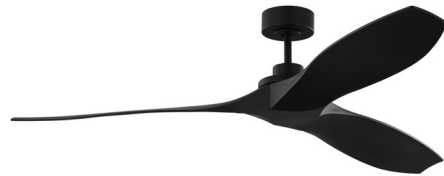

## Collins Coastal Smart Outdoor Ceiling Fan By Visual Comfort Fan

### Description

The sleek Collins Coastal Smart Outdoor Ceiling Fan features marine-grade steel housing and ABS blades for withstanding the elements outdoors. Its versatile design can be appreciated day or night, rain or shine, in exterior as well as interior settings. Equipped with a quiet DC motor, this fan is an energy-efficient choice for your home. This smart fan can be controlled through a smart home system or phone using the Bond Home app which offers fan speed adjustment, breeze mode, scheduling, fan grouping and other convenient functions. It can integrate with smart home tech including Alexa/Echo, Google Home, SmartThings, Control4, ELAN and Hubitat. A hand-held remote control is included and enables motor on/off, 6 speeds and reverse. Optional accessories are sold separately.

### Specifications

BLADE COLOR	Midnight Black
BODY FINISH	Midnight Black
WATTAGE	N/A
DIMMER	N/A
DIMENSIONS	60"W x 11.8"H
BULB	N/A
COUNTRY OF ORIGIN	China

CLICK TO VIEW PRODUCT

Notes: