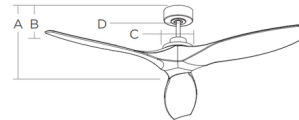

Description

The Collins Smart Ceiling Fan features a stylish profile with three carved wooden blades, bringing a refreshing breeze to bedrooms, living rooms, and covered outdoor areas such as enclosed patios. Equipped with a quiet DC motor, this fan is an energy-efficient choice for your home. The Collins fits seamlessly into your modern lifestyle, controllable through your smart home system or phone. The Bond Home app allows fan speed adjustment, breeze mode, scheduling, fan grouping and other convenient functions. Compatible smart home tech includes Alexa, Google Home, SmartThings, Control4, ELAN and Hubitat. A hand-held remote control with wall cradle is included and enables motor on/off, 6 speeds and reverse. Optional accessories are sold separately. Note: Not all options are available.

Specifications

BLADE COLOR	Light Grey Weathered Oak
BODY FINISH	Aged Pewter / Light Grey Weathered Oak
WATTAGE	N/A
DIMMER	N/A
DIMENSIONS	60"W x 12.5"H
BULB	N/A
COUNTRY OF ORIGIN	China

Shown in aged pewter / light grey weathered oak / light grey weathered oak

- A. Fixture Drop: 12.5"
- B. Blade Drop: 12.3"
- C. Housing Width: 6.4"
- D. Downrod: 6"

Maximum Slope Angle with Included Hardware: 20°

INCLUDED CONTROLS

Smart with Bond Home App (Download)
Hand-held Remote, 6-speed, Reverse