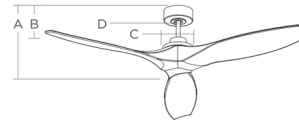

### Description

The Collins Smart Ceiling Fan features a stylish profile with three carved wooden blades, bringing a refreshing breeze to bedrooms, living rooms, and covered outdoor areas such as enclosed patios. Equipped with a quiet DC motor, this fan is an energy-efficient choice for your home. The Collins fits seamlessly into your modern lifestyle, controllable through your smart home system or phone. The Bond Home app allows fan speed adjustment, breeze mode, scheduling, fan grouping and other convenient functions. Compatible smart home tech includes Alexa, Google Home, SmartThings, Control4, ELAN and Hubitat. A hand-held remote control with wall cradle is included and enables motor on/off, 6 speeds and reverse. Optional accessories are sold separately. Note: Not all options are available.

### Specifications

BLADE COLOR	Light Grey Weathered Oak
BODY FINISH	Aged Pewter / Light Grey Weathered Oak
WATTAGE	N/A
DIMMER	N/A
DIMENSIONS	60"W x 12.5"H
BULB	N/A
COUNTRY OF ORIGIN	China

Shown in aged pewter / light grey weathered oak / light grey weathered oak

- A. Fixture Drop: 12.5"
- B. Blade Drop: 12.3"
- C. Housing Width: 6.4"
- D. Downrod: 6"

Maximum Slope Angle with Included Hardware: 20°