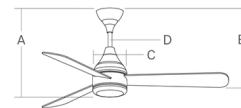

Specifications

BLADE COLOR	N/A
BODY FINISH	Midnight Black
WATTAGE	20W
DIMMER	Included
DIMENSIONS	52"W x 17.9"H
INTEGRATED LED MODULE	1 x LED/20W/120V LED
COUNTRY OF ORIGIN	China

Technical Information

LAMP LIFE	50000 hours
COLOR RENDERING	90 CRI
LAMP COLOR	3000K
LUMENS/WATT	35.75
LUMINOUS FLUX	715 lumens

Shown in midnight black

52" Fan

- A. Fixture Drop: 17.9"
- B. Blade Drop: 15.9"
- C. Housing Width: 7.5"
- D. Downrod: 8"

60" Fan

- A. Fixture Drop: 17.9"
- B. Blade Drop: 15.9"
- C. Housing Width: 7.5"
- D. Downrod: 8"