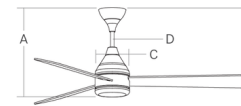

Specifications

BLADE COLOR	N/A
BODY FINISH	Midnight Black
WATTAGE	20W
DIMMER	Included
DIMENSIONS	52"W x 17.9"H
INTEGRATED LED MODULE	1 x LED/20W/120V LED
COUNTRY OF ORIGIN	China

Technical Information

LAMP LIFE	50000 hours
COLOR RENDERING	90 CRI
LAMP COLOR	3000K
LUMENS/WATT	35.75
LUMINOUS FLUX	715 lumens

Shown in midnight black

52" Fan

- A. Fixture Drop: 17.9"
- B. Blade Drop: 15.9"
- C. Housing Width: 7.5"
- D. Downrod: 8"

60" Fan

- A. Fixture Drop: 17.9"
- B. Blade Drop: 15.9"
- C. Housing Width: 7.5"
- D. Downrod: 8"