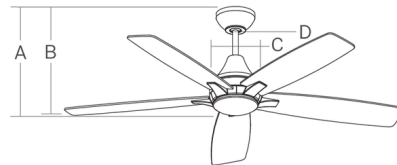

### Description

The Lowden Ceiling Fan carries a versatile look with neutral tones that coordinate with a range of styles from contemporary to coastal farmhouse. Includes one 6 inch downrod and handheld remote. Sloped ceiling compatible with MC93BS, sloped ceiling kit. Features a 153mm x 20mm AC motor, five MDF (wood fibers) blades, 4 speeds with manual reversible switch on housing, 52 inch blade sweep, and 12 degree blade pitch. Measured at high it has Airflow: 5229, Electric Energy Consumption: 63W, and Airflow Efficiency: 83 CFM/W.

### Specifications

BLADE COLOR	Frosted
BODY FINISH	Brushed Steel / Silver / Lt Grey Weather Oak
WATTAGE	20W
DIMMER	Included
DIMENSIONS	52"W x 16"H
INTEGRATED LED MODULE	1 x LED/20W/120V LED
COUNTRY OF ORIGIN	China

### Technical Information

LAMP LIFE	50000 hours
COLOR RENDERING	90 CRI
LAMP COLOR	3000K
LUMENS/WATT	35.75
LUMINOUS FLUX	715 lumens

Shown in brushed steel / silver / Lt grey weather oak / frosted

- A. Fixture Drop: 16"
- B. Blade Drop: 13.3"
- C. Housing Width: 7.8"
- D. Downrod: 6"