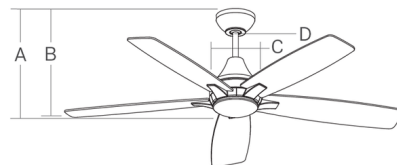

### Description

The Lowden Ceiling Fan carries a versatile look with neutral tones that coordinate with a range of styles from contemporary to coastal farmhouse. Includes one 6 inch downrod and handheld remote. Sloped ceiling compatible with MC93BS, sloped ceiling kit. Features a 153mm x 20mm AC motor, five MDF (wood fibers) blades, 4 speeds with manual reversible switch on housing, 52 inch blade sweep, and 12 degree blade pitch. Measured at high it has Airflow: 5229, Electric Energy Consumption: 63W, and Airflow Efficiency: 83 CFM/W.

Shown in brushed steel / silver / Lt grey weather oak / frosted

- A. Fixture Drop: 16"
- B. Blade Drop: 13.3"
- C. Housing Width: 7.8"
- D. Downrod: 6"

### Specifications

BLADE COLOR	Frosted
BODY FINISH	Brushed Steel / Silver / Lt Grey Weather Oak
WATTAGE	20W
DIMMER	Included
DIMENSIONS	52"W x 16"H
INTEGRATED LED MODULE	1 x LED/20W/120V LED
COUNTRY OF ORIGIN	China