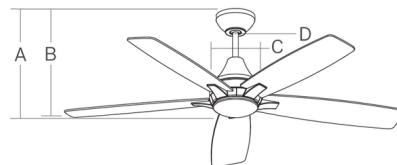

Description

The Lowden Ceiling Fan carries a versatile look with neutral tones that coordinate with a range of styles from contemporary to coastal farmhouse. Includes one 6 inch downrod and handheld remote. Sloped ceiling compatible with MC93BS, sloped ceiling kit. Features a 153mm x 20mm AC motor, five MDF (wood fibers) blades, 4 speeds with manual reversible switch on housing, 52 inch blade sweep, and 12 degree blade pitch. Measured at high it has Airflow: 5229, Electric Energy Consumption: 63W, and Airflow Efficiency: 83 CFM/W.

Specifications

BLADE COLOR	Frosted
BODY FINISH	Matte White / Matte White
WATTAGE	20W
DIMMER	Included
DIMENSIONS	52"W x 16"H
INTEGRATED LED MODULE	1 x LED/20W/120V LED
COUNTRY OF ORIGIN	China

Technical Information

LAMP LIFE	50000 hours
COLOR RENDERING	90 CRI
LAMP COLOR	3000K
LUMENS/WATT	35.75
LUMINOUS FLUX	715 lumens

Shown in matte white / matte white / frosted

- A. Fixture Drop: 16"
- B. Blade Drop: 13.3"
- C. Housing Width: 7.8"
- D. Downrod: 6"