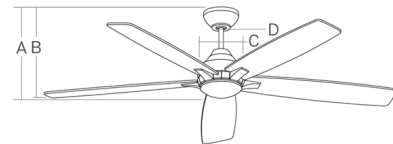

Description

The Lowden Smart Ceiling Fan with Light features a neutral-toned versatile look that coordinates well with a range of styles from contemporary to coastal farmhouse. Includes one 6 inch downrod and MCRCIT handheld remotecontrol which enables motor on/off, 6 speeds, reverse, light on/off and dimming. The fan fits seamlessly into your modern lifestyle, integrating with smart home tech including Alexa/Echo, Google Home, SmartThings, Control4, ELAN and Hubitat. It can also be controlled through the Bond Home app on your phone, where you can adjust fan speed, use breeze mode, and create schedules and fan groups. Features a 178mm x 12mm DC motor, five MDF (wood fibers) blades, 6 speeds with manual reversible switch on housing, 60 inch blade sweep, and 12 degree blade pitch. Measured at high it has Airflow: 6729, Electric Energy Consumption: 39, and Airflow Efficiency: 175CFM/W.

Specifications

BLADE COLOR	Frosted
BODY FINISH	Brushed Steel / Silver / Lt Grey Weather Oak
WATTAGE	20W
DIMMER	Included
DIMENSIONS	60"W x 14.9"H
INTEGRATED LED MODULE	1 x LED/20W/120V LED
COUNTRY OF ORIGIN	China

Technical Information

LAMP LIFE	50000 hours
COLOR RENDERING	90 CRI
LAMP COLOR	3000K
LUMENS/WATT	35.75
LUMINOUS FLUX	715 lumens

Shown in brushed steel / silver / Lt grey weather oak / frosted

- A. Fixture Drop: 14.9"
- B. Blade Drop: 12.2"
- C. Housing Width: 7.8"
- D. Downrod: 6"