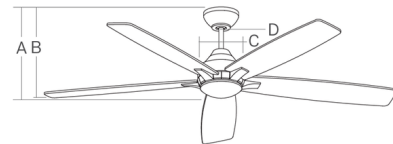

### Description

The Lowden Smart Ceiling Fan with Light features a neutral-toned versatile look that coordinates well with a range of styles from contemporary to coastal farmhouse. Includes one 6 inch downrod and MCRC1T handheld remotecontrol which enables motor on/off, 6 speeds, reverse, light on/off and dimming. The fan fits seamlessly into your modern lifestyle, integrating with smart home tech including Alexa/Echo, Google Home, SmartThings, Control4, ELAN and Hubitat. It can also be controlled through the Bond Home app on your phone, where you can adjust fan speed, use breeze mode, and create schedules and fan groups. Features a 178mm x 12mm DC motor, five MDF (wood fibers) blades, 6 speeds with manual reversible switch on housing, 60 inch blade sweep, and 12 degree blade pitch. Measured at high it has Airflow: 6729, Electric Energy Consumption: 39, and Airflow Efficiency: 175CFM/W.

### Specifications

BLADE COLOR	Frosted
BODY FINISH	Brushed Steel / Silver / Lt Grey Weather Oak
WATTAGE	20W
DIMMER	Included
DIMENSIONS	60"W x 14.9"H
INTEGRATED LED MODULE	1 x LED/20W/120V LED
COUNTRY OF ORIGIN	China

### Technical Information

LAMP LIFE	50000 hours
COLOR RENDERING	90 CRI
LAMP COLOR	3000K
LUMENS/WATT	35.75
LUMINOUS FLUX	715 lumens

Shown in brushed steel / silver / Lt grey weather oak / frosted

- A. Fixture Drop: 14.9"
- B. Blade Drop: 12.2"
- C. Housing Width: 7.8"
- D. Downrod: 6"