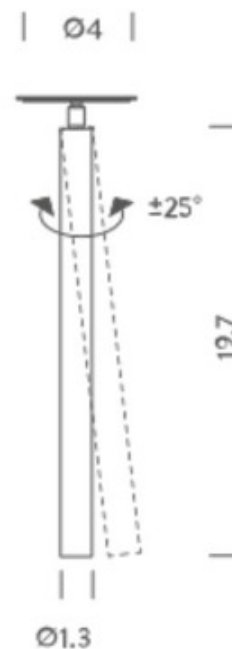

### DESCRIPTION

The Canna Nuda Metallo Ceiling Light Fixture brings a clean minimalism to your interior space. The slim cylindrical metal tube is adjustable to 25 degrees in all directions.

Shown in: Chrome

<b>SHADE COLOR</b>	N/A
<b>BODY FINISH</b>	Chrome
<b>WATTAGE</b>	6.2W
<b>DIMMER</b>	Low Voltage Electronic
<b>DIMENSIONS</b>	1.3"W x 19.7"H
<b>INTEGRATED LED MODULE</b>	
<b>LAMP</b>	1 x LED/6.2W/120V LED

#### Technical Information

<b>LUMINOUS FLUX</b>	360 lumens
<b>LUMENS/WATT</b>	58.06
<b>LAMP COLOR</b>	3000K
<b>COLOR RENDERING</b>	85 CRI

**SPEC #** NIL1128926

COMPANY	PROJECT	FIXTURE TYPE	APPROVED BY	DATE