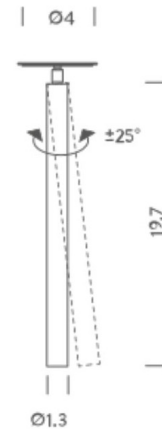

CLICK TO VIEW PRODUCT

Notes: