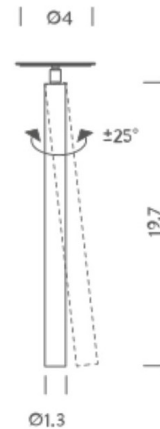

Description

The Canna Nuda Metallo Ceiling Light Fixture brings a clean minimalism to your interior space. The slim cylindrical metal tube is adjustable to 25 degrees in all directions.

Specifications

COLOR	N/A
BODY FINISH	Chrome
WATTAGE	6.2W
DIMMER	Low Voltage Electronic
DIMENSIONS	1.3"W x 19.7"H
INTEGRATED LED MODULE	1 x LED/6.2W/120V LED
COUNTRY OF ORIGIN	Italy

Technical Information

COLOR RENDERING	85 CRI
LAMP COLOR	3000K
LUMENS/WATT	58.06
LUMINOUS FLUX	360 lumens

Shown in chrome

CLICK TO VIEW PRODUCT

Notes: