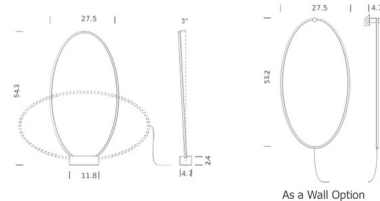

CLICK TO VIEW PRODUCT

Notes: