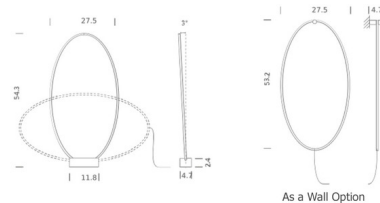

### Specifications

COLOR . . . . . Opal  
BODY FINISH . . . . . Black  
WATTAGE . . . . . 66W  
DIMMER . . . . . Included  
DIMENSIONS . . . . . 27.5"W x 54.3"H x 4.7"D  
INTEGRATED LED MODULE . . . . . 1 x LED/66W/120V LED  
COUNTRY OF ORIGIN . . . . . Italy

### Technical Information

PRODUCT DIMENSIONS . . . . . Cord: 196"  
COLOR RENDERING . . . . . 85 CRI  
LAMP COLOR . . . . . 2700K  
LUMENS/WATT . . . . . 52.27  
LUMINOUS FLUX . . . . . 3450 lumens

Shown in black / opal