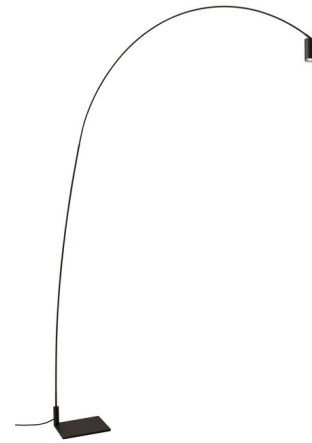

By Nemo

Description

The Fox Floor Lamp brings a clean bold look to your interior space. The slewing arc of the steel body allows 40 degree rotation and the slim cylindrical head offers 90 degree rotation, to direct light exactly where you need it. Dimmer is located on the cord.

Specifications

COLOR N/A
BODY FINISH Matte Black
WATTAGE 15W
DIMMER Included
DIMENSIONS 11"W x 88.5"H x 70.8"D
INTEGRATED LED MODULE 1 x LED/15W/120V LED
COUNTRY OF ORIGIN Italy

Technical Information

PRODUCT DIMENSIONS Cord: 137.8"
COLOR RENDERING 90 CRI
LAMP COLOR 2700K
LUMENS/WATT 55.93
LUMINOUS FLUX 839 lumens

Shown in matte black

CLICK TO VIEW PRODUCT

Notes: