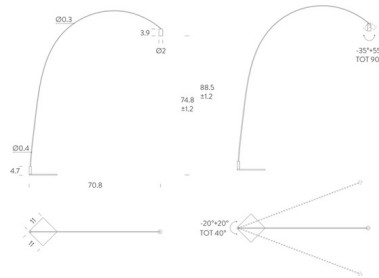

CLICK TO VIEW PRODUCT

Notes: