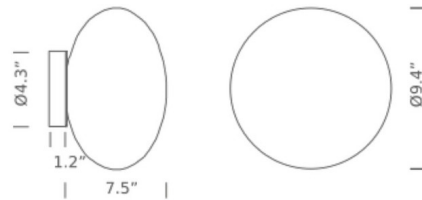

CLICK TO VIEW PRODUCT

Notes: