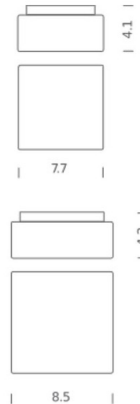

CLICK TO VIEW PRODUCT

Notes: