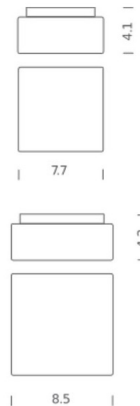

CLICK TO VIEW PRODUCT

Notes: